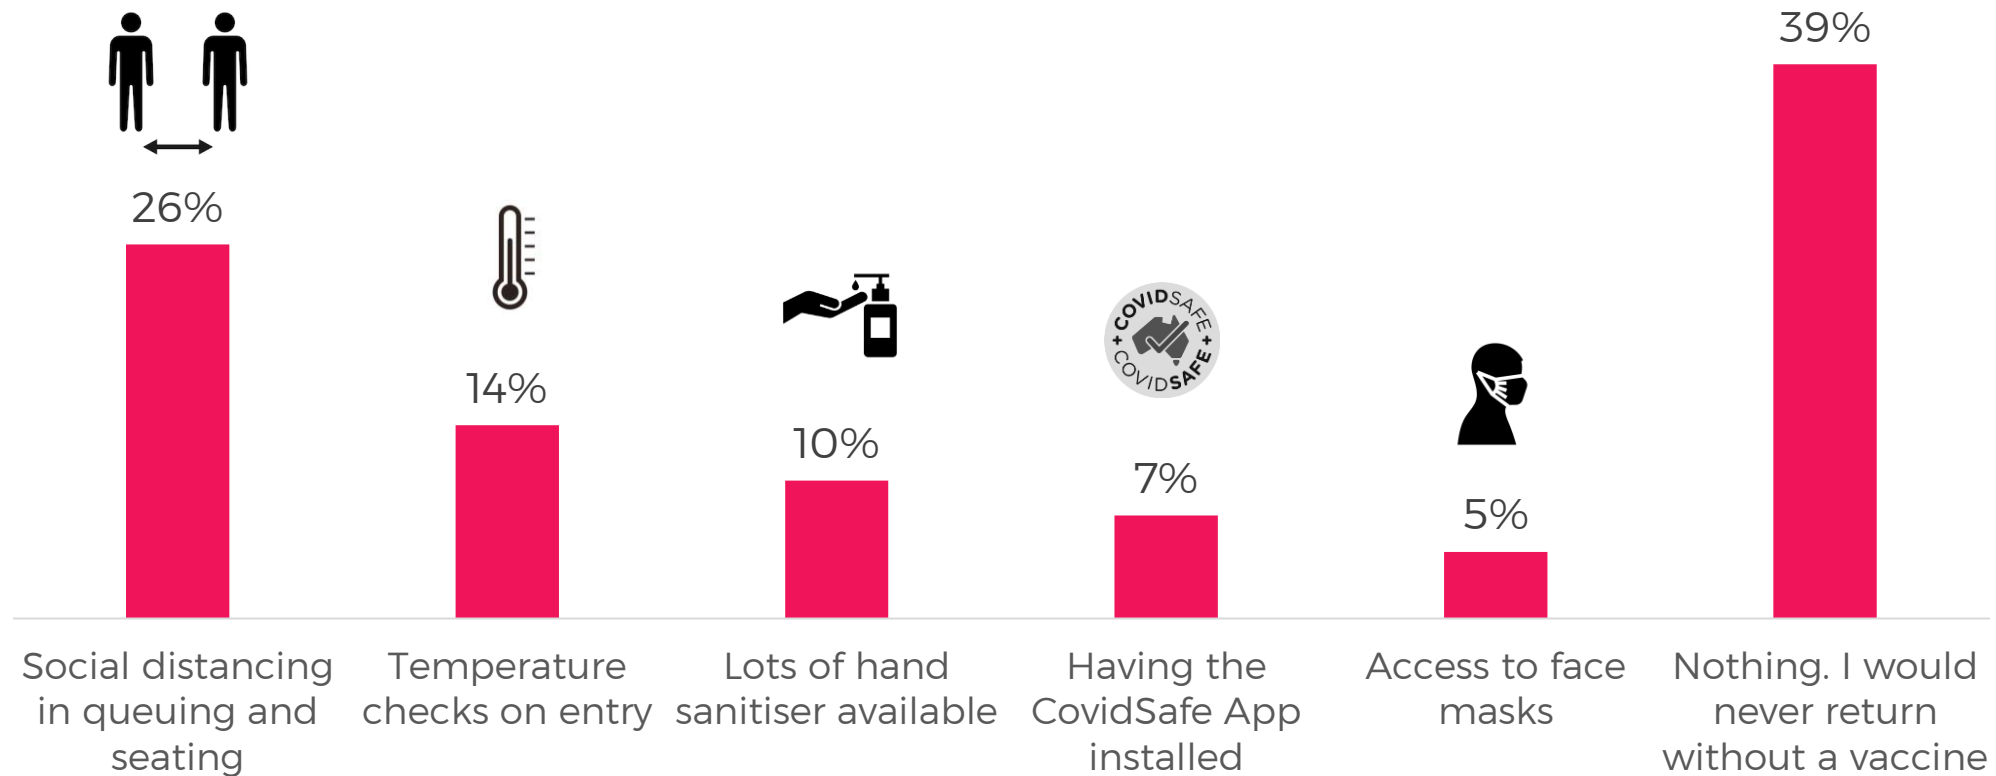

PROPORTION OF POPULATION THAT HAS PARTICIPATED IN ACTIVITY IN PAST TWO WEEKS | BY STATE

Reflecting recent COVID-19 case numbers, Victorians are feeling least comfortable about returning to live sport or entertainment venues

NOTE: SA, WA, Tasmania, and Northern Territory sample size not sufficient for meaningful comparisons

Gemba research in May found that social distancing will be the most important measure to implement with any return to live sport

MOST IMPORTANT MEASURES TO IMPLEMENT AT LIVE SPORT WITHOUT A VACCINE

Source: Gemba research, 19 May 2020

Q. If live sports were to re-commence before a vaccine, but crowds were once again allowed to attend, which is the most important safety measure to give you the confidence to return?