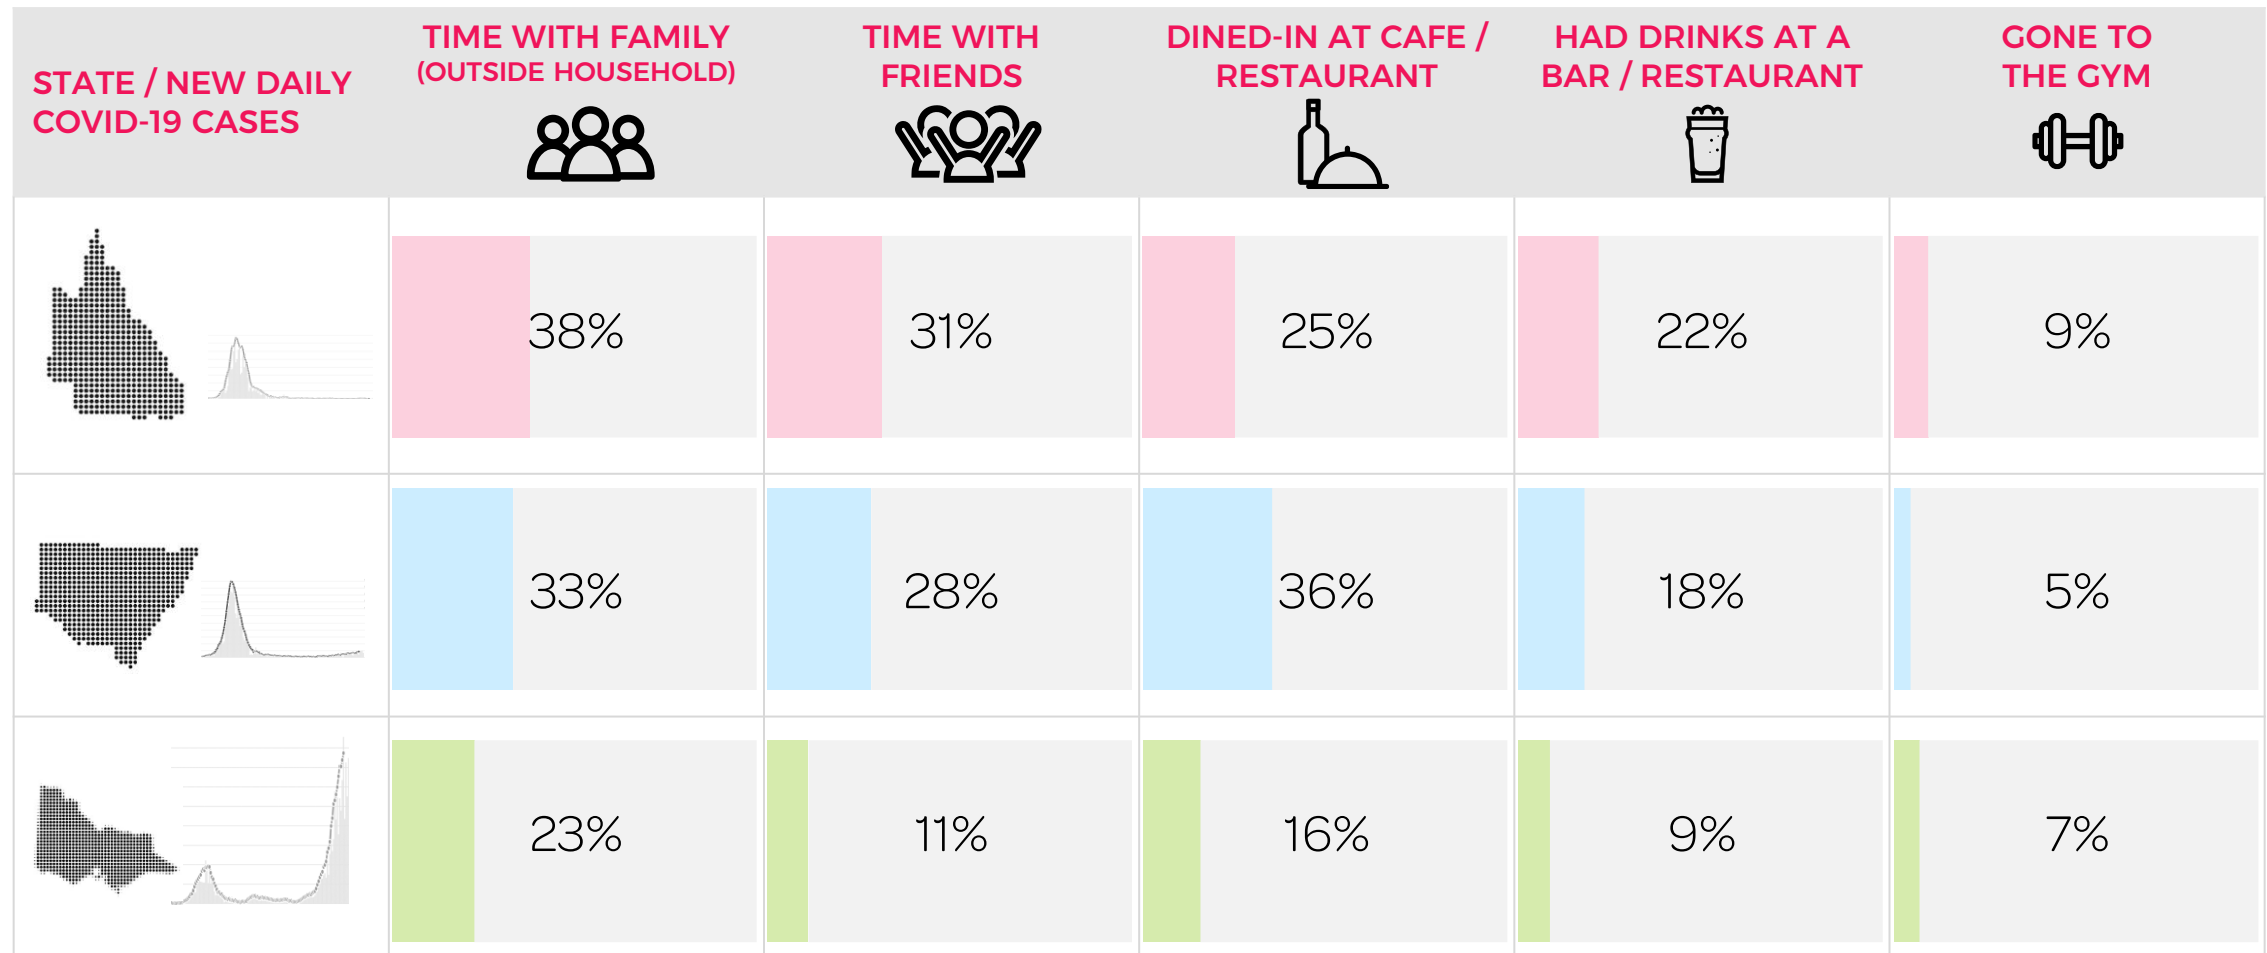

Gemba

State by state perspectives on COVID-19 recovery

SPORT & ENTERTAINMENT INSIGHTS

22 JULY 2020

Gemba

AUSTRALIANS' LEVELS OF CONCERN ABOUT RETURNING TO LIVE SPORT AND ENTERTAINMENT VENUES VARY IN LINE WITH CURRENT LEVELS OF TRANSMISSION OF COVID-19 IN EACH STATE.

WITH ALL OF MELBOURNE IN A SECOND LOCK-DOWN, EMERGING CONCERNS IN NSW, AND QUEENSLAND THANKFULLY LARGELY VIRUS-FREE, THE EAST COAST IS RETURNING TO NORMAL AT MARKEDLY DIFFERENT RATES.

Queensland and NSW are returning to normality faster than Victoria

PROPORTION OF POPULATION THAT HAS PARTICIPATED IN ACTIVITY IN PAST TWO WEEKS | BY STATE

Reflecting recent COVID-19 case numbers, Victorians are feeling least comfortable about returning to live sport or entertainment venues