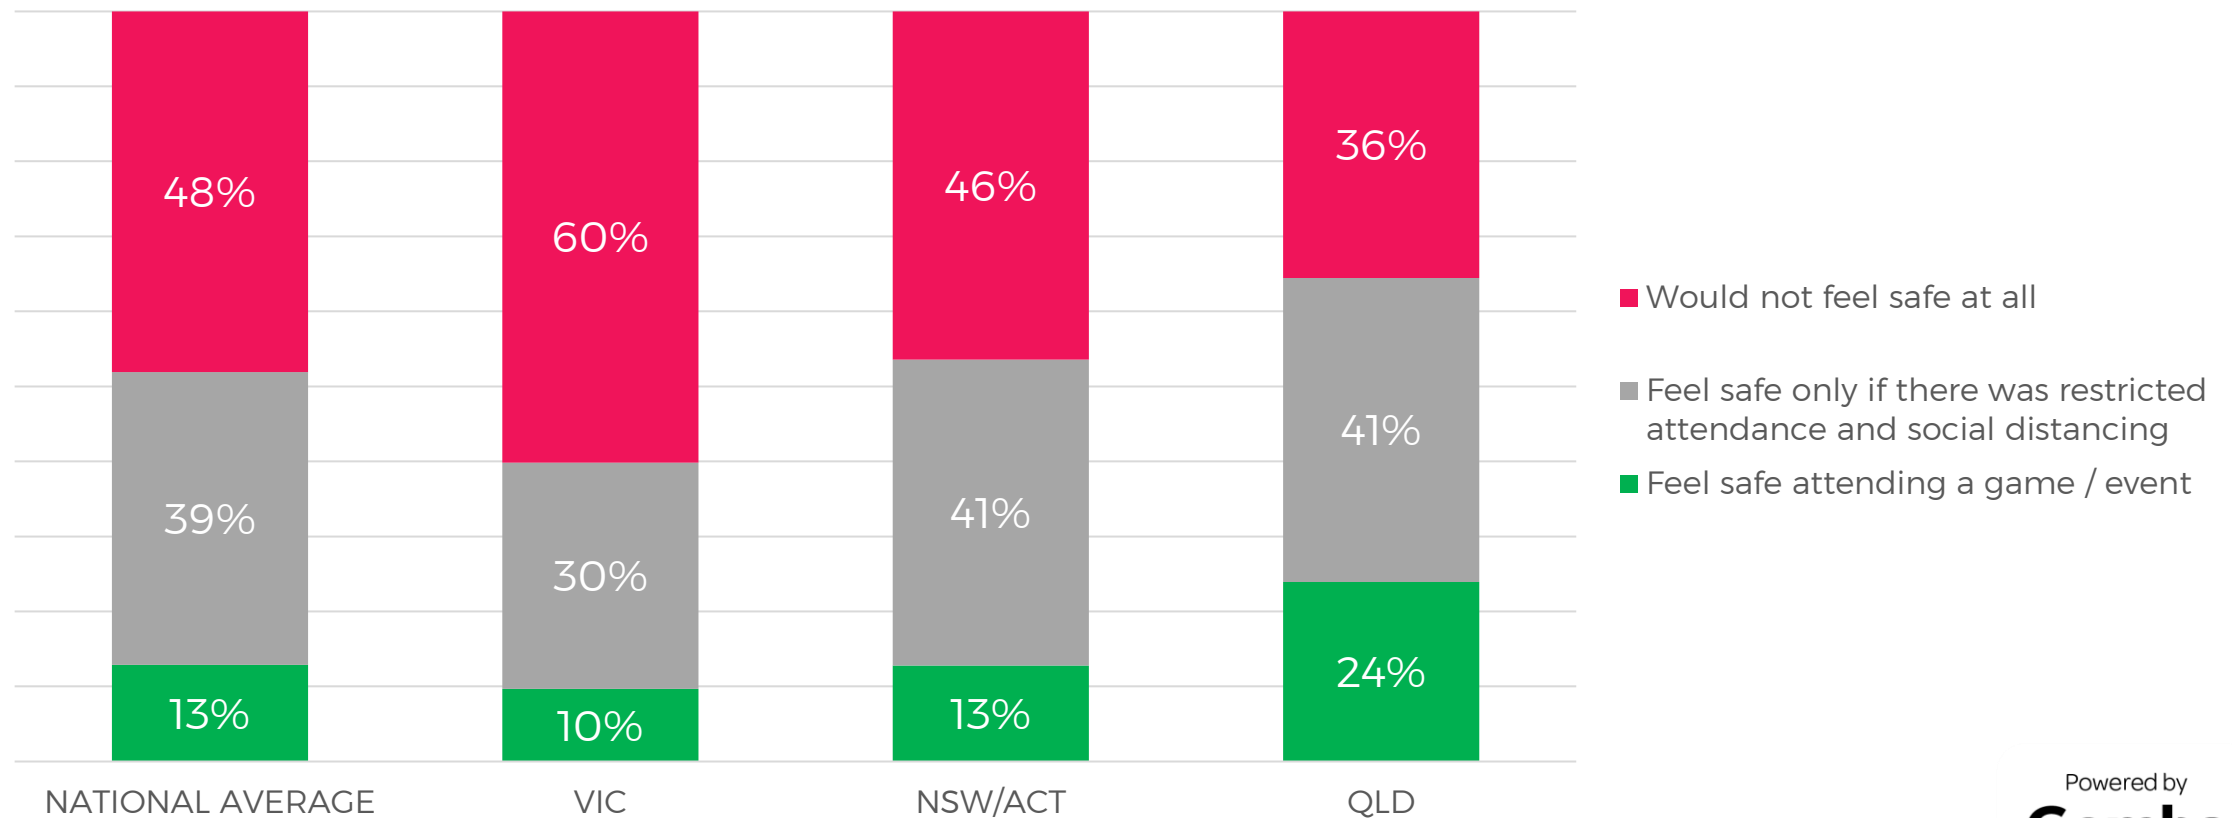

Reflecting recent COVID-19 case numbers, Victorians are feeling least comfortable about returning to live sport or entertainment venues

FEELINGS OF SAFETY AROUND RETURNING TO LIVE EVENTS WITHOUT A VACCINE | BY STATE

Q. How are you feeling about attending a sport or entertainment event in the next six months, before a coronavirus vaccine is developed?

NOTE: SA, WA, Tasmania, and Northern Territory sample size not sufficient for meaningful comparisons