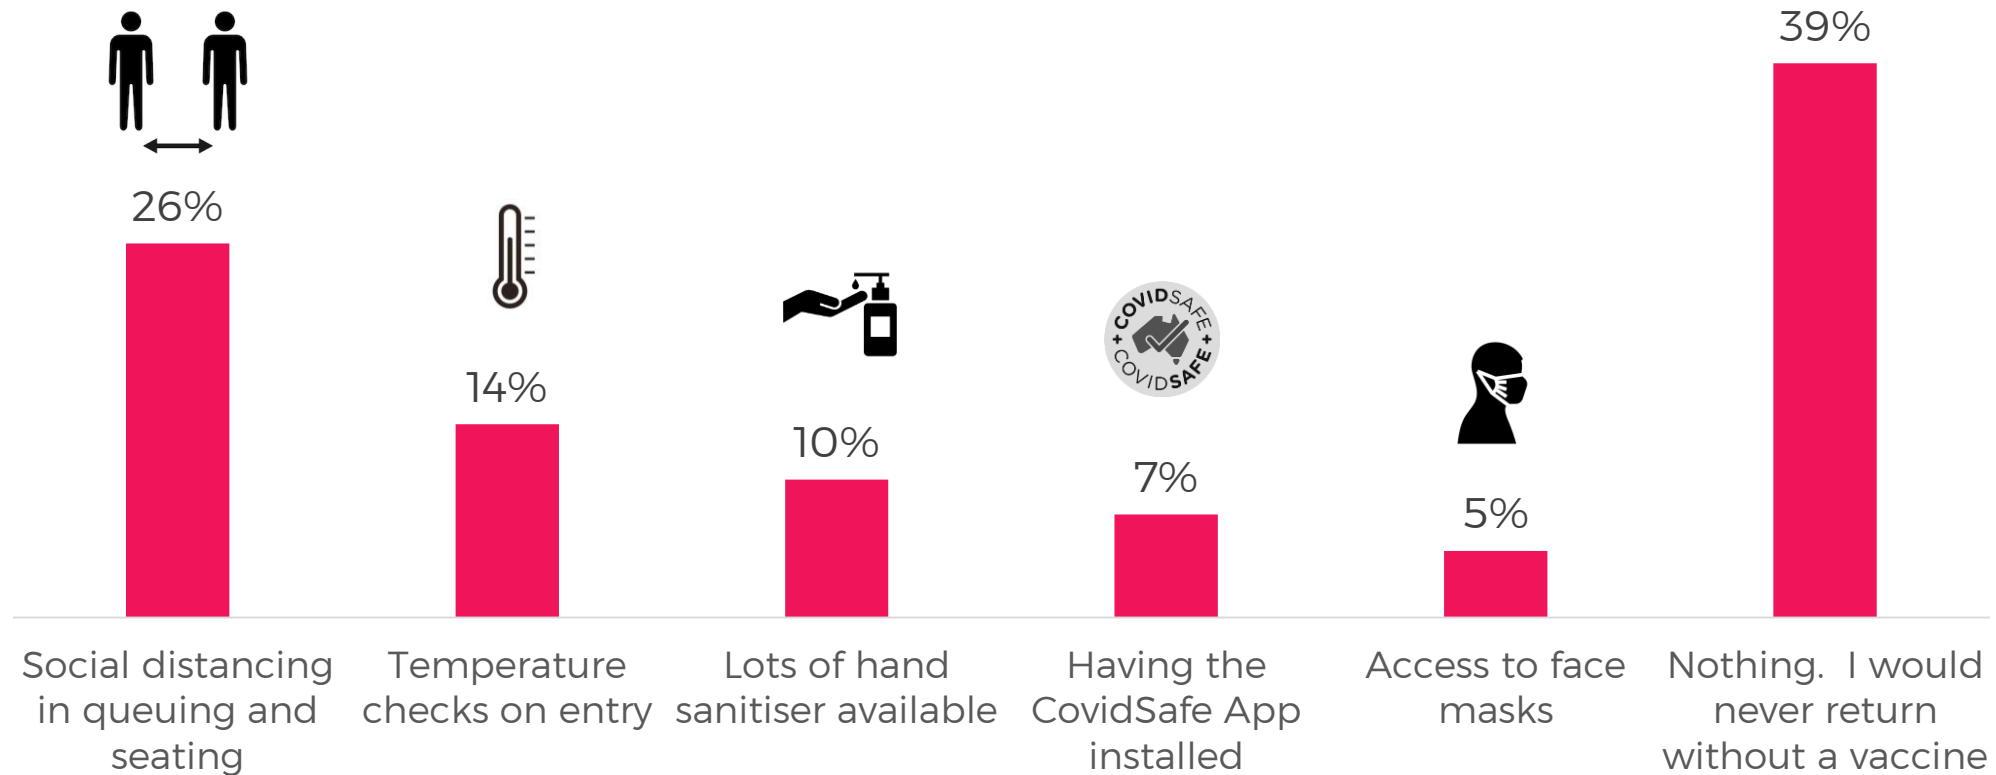

Gemba

Returning to sport
and entertainment
venues after
Coronavirus

GEMBA INSIGHTS

19 MAY 2020

Gemba

GEMBA'S LATEST CONSUMER RESEARCH SHOWS THAT THE IMPLEMENTATION OF SOCIAL DISTANCING MEASURES AT SPORTING STADIUMS AND ENTERTAINMENT VENUES WILL BE THE MOST IMPORTANT SAFETY PRECAUTION TO INSTIL CONFIDENCE TO RETURN.

NO AMOUNT OF HAND SANITISER WILL DO!

Until there is a vaccine, social distancing will be the most important measure to implement with any return to live sport

MOST IMPORTANT MEASURES TO IMPLEMENT AT LIVE SPORT WITHOUT A VACCINE

Q. If live sports were to re-commence before a vaccine, but crowds were once again allowed to attend, which is the most important safety measure to give you the confidence to return?

Public transport poses a higher perceived risk of catching COVID-19 than the game itself – ‘Carmageddon’ is a possible result