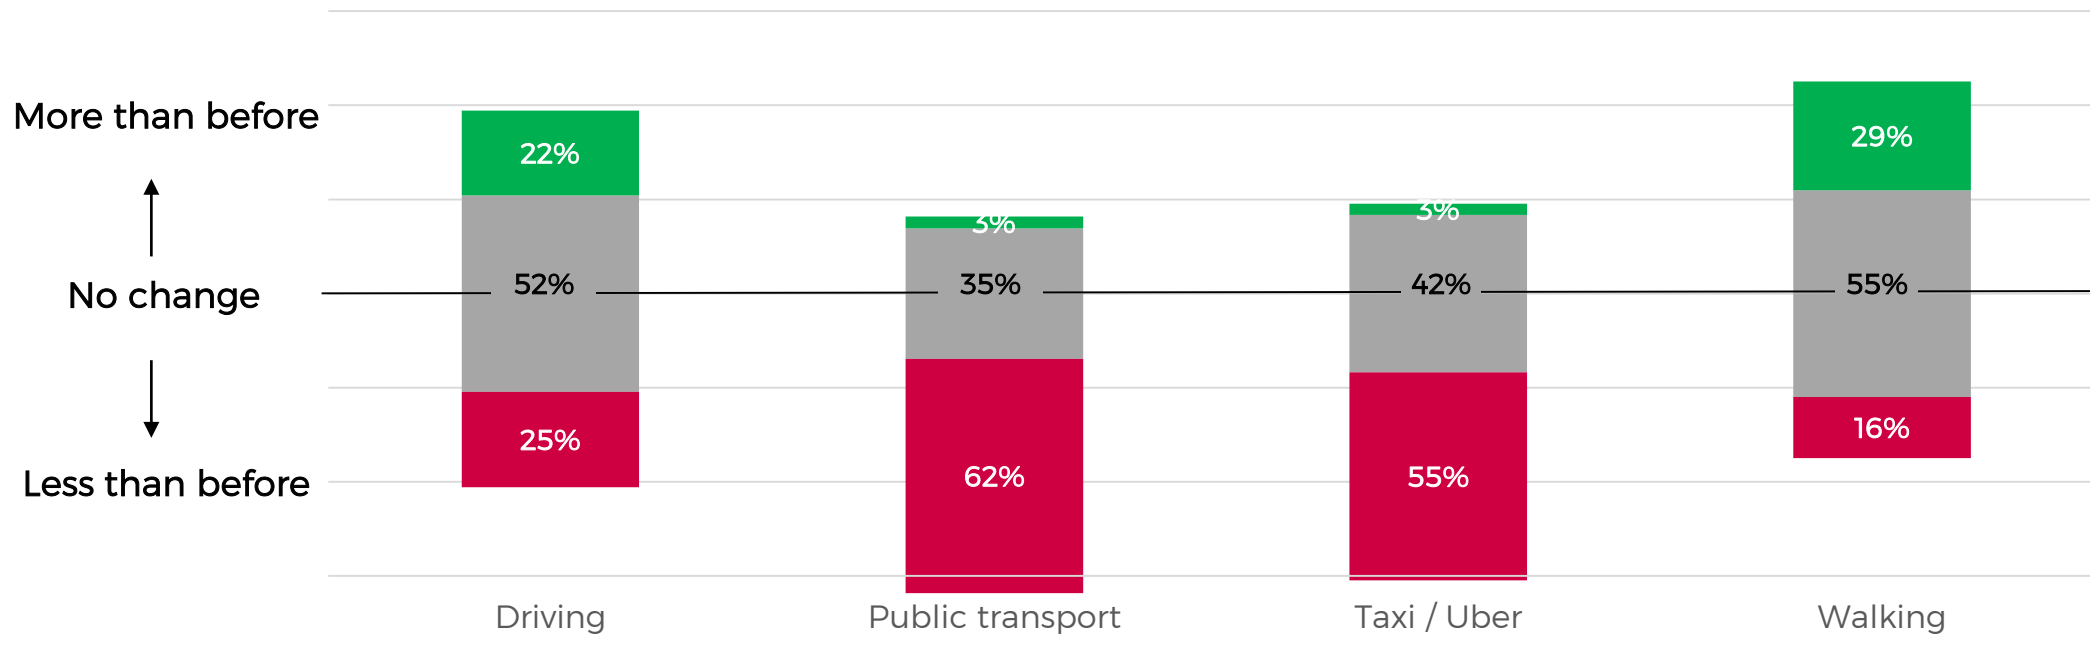

By **Tom Rabe**
May 16, 2020 – 12.01am

Hundreds of thousands of Sydneysiders will have to change their commuting habits over the coming weeks as the state government looks to impose strict controls on the public transport network that may result in traffic havoc on the roads.

Social distancing measures are even more important for entertainment venues, reflecting their indoor nature

MOST IMPORTANT MEASURES TO IMPLEMENT AT MUSIC VENUES, PUBS OR CINEMAS WITHOUT A VACCINE

Australians over 60 years of age are the least likely to attend events without a vaccine