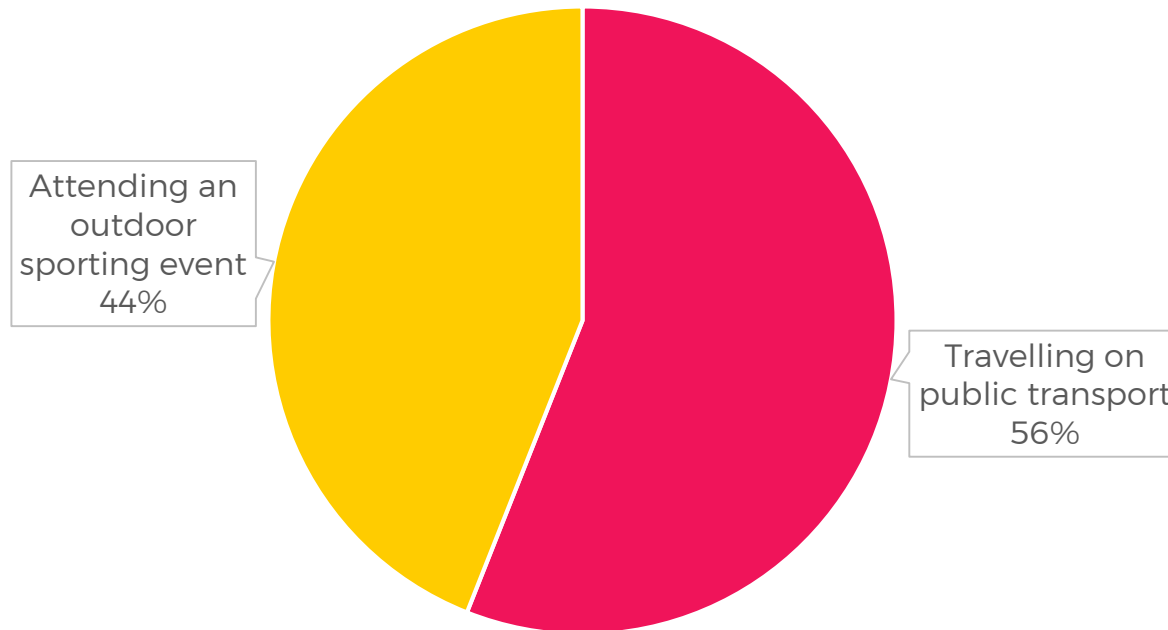

Public transport poses a higher perceived risk of catching COVID-19 than the game itself – ‘Carmageddon’ is a possible result

HIGHEST RISK OF GETTING COVID-19

Highest risk of getting COVID-19

EXCLUSIVE NATIONAL NSW PUBLIC TRANSPORT

'Carmageddon': Thousands of Sydneysiders to be pushed off public transport

For our free coronavirus pandemic coverage, [learn more here.](#)

By **Tom Rabe**
May 16, 2020 – 12.01am

Hundreds of thousands of Sydneysiders will have to change their commuting habits over the coming weeks as the state government looks to impose strict controls on the public transport network that may result in traffic havoc on the roads.