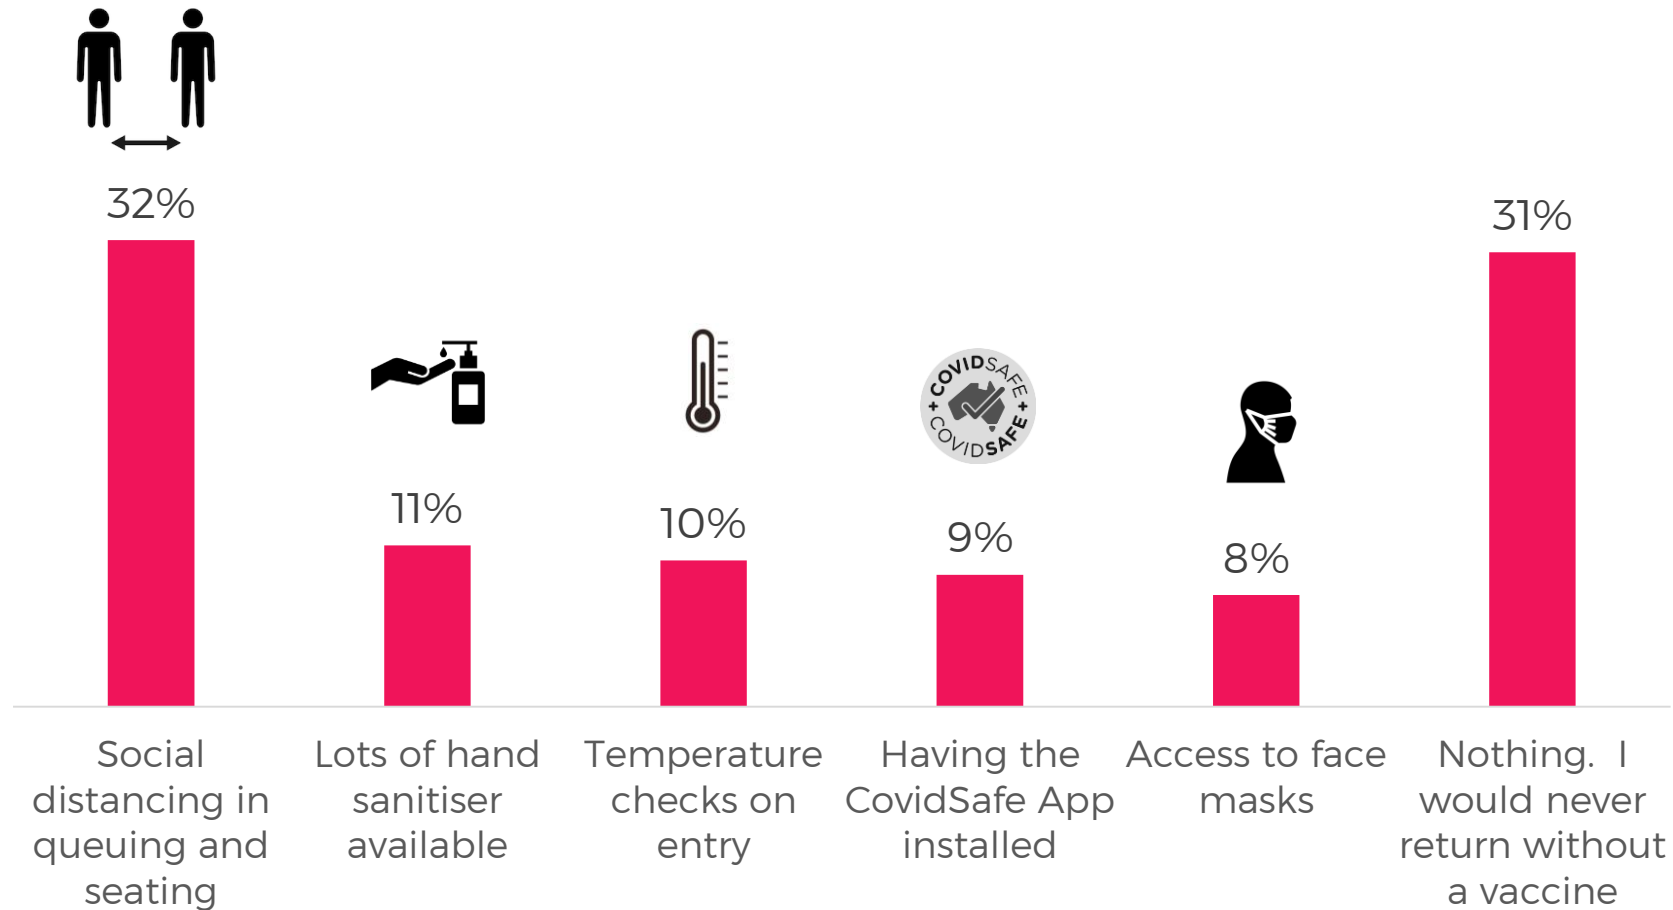

Social distancing measures are even more important for entertainment venues, reflecting their indoor nature

MOST IMPORTANT MEASURES TO IMPLEMENT AT MUSIC VENUES, PUBS OR CINEMAS WITHOUT A VACCINE

Australians over 60 years of age are the least likely to attend events without a vaccine

Q If live entertainment venues such as music venues, pubs or cinemas were to re-open to the public before a vaccine, which is the most important safety measure to give you the confidence to return?

Download our other COVID-19 research reports here
<http://thegembagroup.com/news/free-covid-19-sports-entertainment-insights/>